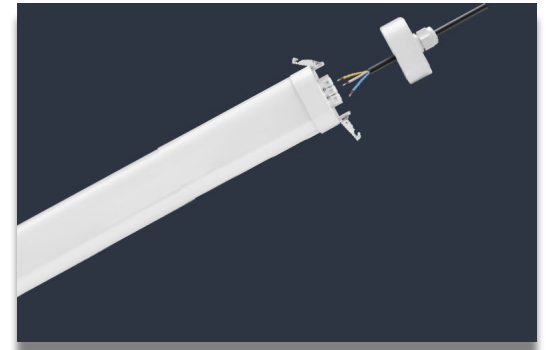

# haasLEUCHTEN AQUA Tri-Proof Luminaires

# haasLEUCHTEN AQUA specs

Luminous efficacy: 130lm/W

Power adjustable variants / Built-in sensor variants / Emergency variants

Power variants:

- 60W (power adjustable variant adjustable to 60-50-40-30W)
- 40W (power adjustable variant adjustable to 40-30-25-20W)
- 20W (power adjustable variant adjustable to 20-17-14-10W)

Lumen output:

- 7800lm (60W) / 5200lm (40W) / 2600lm (20W)

Length:

- 1500mm / 1200mm / 600mm

Color temperature variants:

- 3000K / 4000K / 6500K

Rated life:

- 50kh

Warranty:

- 5 years

Ingress protection:

- IP65

Through wiring

haasLEUCHTEN AQUA Tri-proof luminaire