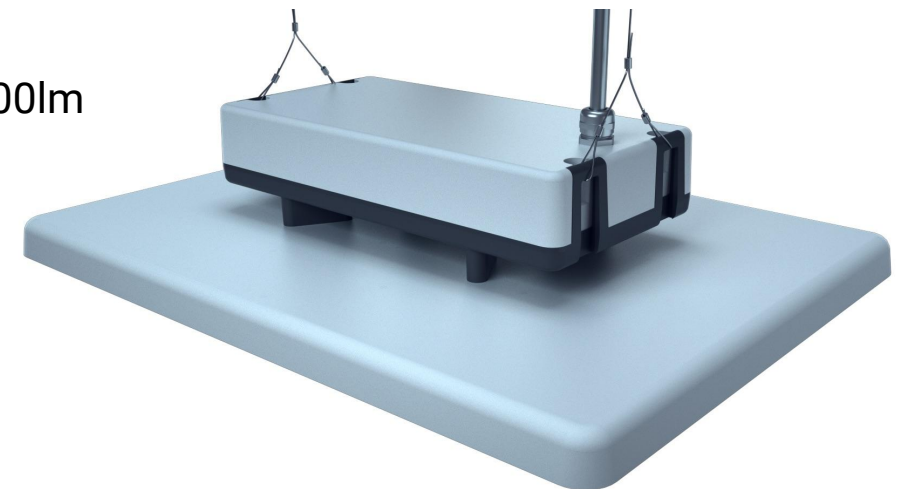

haasLEUCHTEN AURA High-Bay Luminaires

haasLEUCHTEN AURA specs

Housing: pure aluminum

Luminous efficacy: 160lm/W

Power variants:

- 60W / 100W / 120W / 150W / 200W / 300W / 360W

Lumen output:

- 9600lm / 16000lm / 19200lm / 24000lm / 32000lm / 48000lm / 57600lm

Length:

- 362mm / 415mm / 487mm / 720mm

CRI: >80

UGR: <21 (with haasLEUCHTEN Anti Glaring Technology)

Protection:

- OTP, OCP, OVP, SCP

Surge protection: 6kV

Rated life (L90B10): 50kh

Warranty: 5 years

Ingress protection: IP65

Impact test: IK10

haasLEUCHTEN AURA High-bay luminaire

haasLEUCHTEN AURA models

SKU	Model	Dimensions (L x W x H) (mm)	Input power (W)	Luminuos flux (lm)	Colour temperature (K)	Version
307010211	HS-HL-HB-060-F-4K-01	362*257*120	60	9600	4000	Fixed output
307011211	HS-HL-HB-100-F-4K-01	362*257*120	100	16000	4000	Fixed output
307012211	HS-HL-HB-120-F-4K-01	415*310*120	120	19200	4000	Fixed output
307013211	HS-HL-HB-150-F-4K-01	487*362*120	150	24000	4000	Fixed output
307014211	HS-HL-HB-200-F-4K-01	487*362*120	200	32000	4000	Fixed output
307015211	HS-HL-HB-300-F-4K-01	720*365*130	300	48000	4000	Fixed output
307016211	HS-HL-HB-360-F-4K-01	720*365*130	360	57600	4000	Fixed output