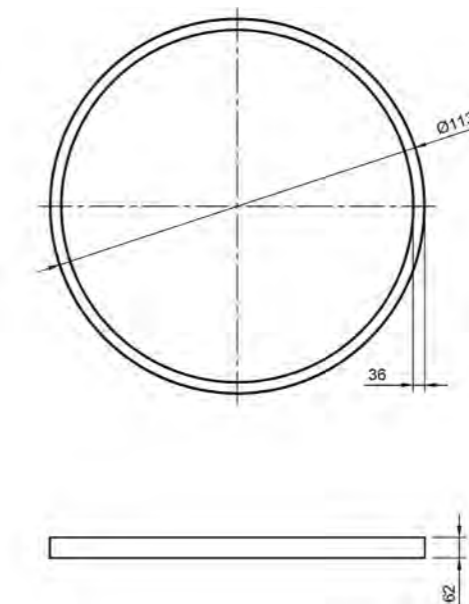

Order example:

CRI400x62	-	Power	-	CRI / CCT	-	Beam	-	Color	-	Driver	-	OPTION
CRI400x52	-	32	-	930	-	DIFF	-	9003	-	FIX	-	...

N E R I A 6 0 0

DATASHEET

PRODUCT DATA

Size : 604 x 604 x 62 mm
Weight : 3,8 kg
Materials : Housing : Aluminium
 Optic: PMMA
Optic : Satinated diffusor
Light distribution : Direct 60% , indirect 40%
Driver : FIX, DALI, Bluetooth (behind or on ceiling)
Ambient temperature : 0 / + 35 °C
Lifetime : L80B10 - 60 000 hours
IP Rating: IP 20, IP 65 on request
Installation : suspended
Wire lengths : 1500mm
DALI addresses : 1
Visual comfort : UGR <19

Order example:

CRI600x62	-	Power	-	CRI / CCT	-	Beam	-	Color	-	Driver	-	Option
CRI600x62	-	52	-	930	-	DIFF	-	9003	-	FIX	-	...

N E R I A 8 4 0

DATASHEET

PRODUCT DATA

Size : 840 x 840 x 62 mm
Weight : 4,8 kg
Materials : Housing : Aluminium
 Optic: PMMA
Optic : Satinated diffusor
Light distribution : Direct 60% , indirect 40%
Driver : FIX, DALI, Bluetooth (inside or on ceiling)
Ambient temperature : 0 / + 35 °C
Lifetime : L80B10 - 60 000 hours
IP Rating: IP 20, IP 65 on request
Installation : suspended
Wire lengths : 1500mm
DALI addresses : 1
Visual comfort : UGR <19

Order example:

CRI840x62	-	Power	-	CRI / CCT	-	Beam	-	Color	-	Driver	-	Option
CRI840x62	-	75	-	930	-	DIFF	-	9003	-	FIX	-	XYZ

DATASHEET

N E R I A 1 1 4 0

PRODUCT DATA

Size : 1137 x 1137 x 62 mm
 Weight : 7,8 kg
 Materials : Housing : Aluminium
 Optic: PMMA
 Optic : Satinated diffusor
 Light distribution : Direct 65% , indirect 35%
 Driver : FIX, DALI, Bluetooth (inside or on ceiling)
 Ambient temperature : 0 / + 35 °C
 Lifetime : L80B10 - 60 000 hours
 IP Rating: IP 20, IP 65 on request
 Installation : suspended
 Wire lengths : 1500mm
 DALI addresses : 1
 Visual comfort : UGR <19