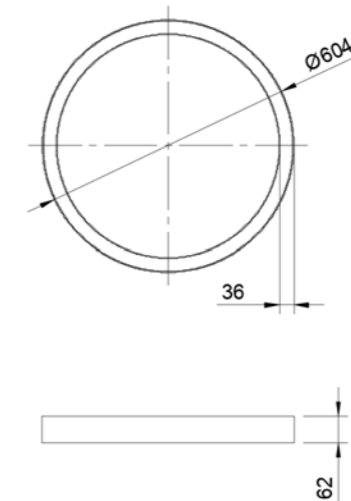

DATASHEET

N E R I A 4 0 0

PRODUCT DATA

Size : 393 x 393 x 62 mm
 Weight : 3,2 kg
 Materials : Housing : Aluminium
 Optic: PMMA
 Optic : Satinated diffusor
 Light distribution : Direct 60 % , Indirect 40 %
 Driver : FIX, DALI, Bluetooth (behind or on the ceiling)
 Ambient temperature : 0 / + 35 °C
 Lifetime : L80B10 - 60 000 hours
 IP Rating: IP 20, IP 65 on request
 Installation : suspended
 Wire lengths : 1500mm
 DALI addresses : 1
 Visual comfort : UGR <19

Order example:

CRI400x62	-	Power	-	CRI / CCT	-	Beam	-	Color	-	Driver	-	OPTION
CRI400x52	-	32	-	930	-	DIFF	-	9003	-	FIX	-	...

N E R I A 6 0 0

DATASHEET

PRODUCT DATA

Size : 604 x 604 x 62 mm
Weight : 3,8 kg
Materials : Housing : Aluminium
 Optic: PMMA
Optic : Satinated diffusor
Light distribution : Direct 60% , indirect 40%
Driver : FIX, DALI, Bluetooth (behind or on ceiling)
Ambient temperature : 0 / + 35 °C
Lifetime : L80B10 - 60 000 hours
IP Rating: IP 20, IP 65 on request
Installation : suspended
Wire lengths : 1500mm
DALI addresses : 1
Visual comfort : UGR <19

Order example:

CRI600x62	-	Power	-	CRI / CCT	-	Beam	-	Color	-	Driver	-	Option
CRI600x62	-	52	-	930	-	DIFF	-	9003	-	FIX	-	...

N E R I A 8 4 0

DATASHEET

PRODUCT DATA

Size : 840 x 840 x 62 mm
Weight : 4,8 kg
Materials : Housing : Aluminium
 Optic: PMMA
Optic : Satinated diffusor
Light distribution : Direct 60% , indirect 40%
Driver : FIX, DALI, Bluetooth (inside or on ceiling)
Ambient temperature : 0 / + 35 °C
Lifetime : L80B10 - 60 000 hours
IP Rating: IP 20, IP 65 on request
Installation : suspended
Wire lengths : 1500mm
DALI addresses : 1
Visual comfort : UGR <19