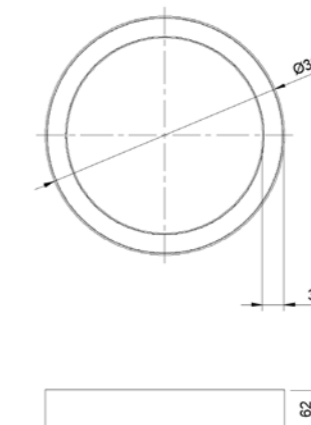

DATASHEET

N E R I A 4 0 0

PRODUCT DATA

Size : 393 x 393 x 62 mm
 Weight : 3,2 kg
 Materials : Housing : Aluminium
 Optic: PMMA
 Optic : Satinated diffusor
 Light distribution : Direct 60 % , Indirect 40 %
 Driver : FIX, DALI, Bluetooth (behind or on the ceiling)
 Ambient temperature : 0 / + 35 °C
 Lifetime : L80B10 - 60 000 hours
 IP Rating: IP 20, IP 65 on request
 Installation : suspended
 Wire lengths : 1500mm
 DALI addresses : 1
 Visual comfort : UGR <19

Order example:

CRI400x62	-	Power	-	CRI / CCT	-	Beam	-	Color	-	Driver	-	OPTION
CRI400x52	-	32	-	930	-	DIFF	-	9003	-	FIX	-	...

N E R I A 6 0 0

DATASHEET

PRODUCT DATA

Size : 604 x 604 x 62 mm
Weight : 3,8 kg
Materials : Housing : Aluminium
 Optic: PMMA
Optic : Satinated diffusor
Light distribution : Direct 60% , indirect 40%
Driver : FIX, DALI, Bluetooth (behind or on ceiling)
Ambient temperature : 0 / + 35 °C
Lifetime : L80B10 - 60 000 hours
IP Rating: IP 20, IP 65 on request
Installation : suspended
Wire lengths : 1500mm
DALI addresses : 1
Visual comfort : UGR <19

Order example:

CRI600x62	-	Power	-	CRI / CCT	-	Beam	-	Color	-	Driver	-	Option
CRI600x62	-	52	-	930	-	DIFF	-	9003	-	FIX	-	...

N E R I A 8 4 0

DATASHEET

PRODUCT DATA

Size : 840 x 840 x 62 mm
Weight : 4,8 kg
Materials : Housing : Aluminium
 Optic: PMMA
Optic : Satinated diffusor
Light distribution : Direct 60% , indirect 40%
Driver : FIX, DALI, Bluetooth (inside or on ceiling)
Ambient temperature : 0 / + 35 °C
Lifetime : L80B10 - 60 000 hours
IP Rating: IP 20, IP 65 on request
Installation : suspended
Wire lengths : 1500mm
DALI addresses : 1
Visual comfort : UGR <19