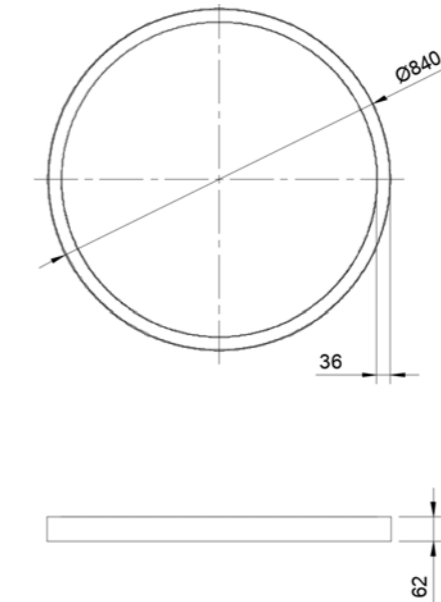

DATASHEET

N E R I A 4 0 0

PRODUCT DATA

Size : 393 x 393 x 62 mm
 Weight : 3,2 kg
 Materials : Housing : Aluminium
 Optic: PMMA
 Optic : Satinated diffusor
 Light distribution : Direct 60 % , Indirect 40 %
 Driver : FIX, DALI, Bluetooth (behind or on the ceiling)
 Ambient temperature : 0 / + 35 °C
 Lifetime : L80B10 - 60 000 hours
 IP Rating: IP 20, IP 65 on request
 Installation : suspended
 Wire lengths : 1500mm
 DALI addresses : 1
 Visual comfort : UGR <19

Order example:

CRI400x62	-	Power	-	CRI / CCT	-	Beam	-	Color	-	Driver	-	OPTION
CRI400x52	-	32	-	930	-	DIFF	-	9003	-	FIX	-	...

N E R I A 6 0 0

DATASHEET

PRODUCT DATA

Size : 604 x 604 x 62 mm
Weight : 3,8 kg
Materials : Housing : Aluminium
 Optic: PMMA
Optic : Satinated diffusor
Light distribution : Direct 60% , indirect 40%
Driver : FIX, DALI, Bluetooth (behind or on ceiling)
Ambient temperature : 0 / + 35 °C
Lifetime : L80B10 - 60 000 hours
IP Rating: IP 20, IP 65 on request
Installation : suspended
Wire lengths : 1500mm
DALI addresses : 1
Visual comfort : UGR <19

Order example:

CRI600x62	-	Power	-	CRI / CCT	-	Beam	-	Color	-	Driver	-	Option
CRI600x62	-	52	-	930	-	DIFF	-	9003	-	FIX	-	...

N E R I A 8 4 0

DATASHEET

PRODUCT DATA

Size : 840 x 840 x 62 mm
Weight : 4,8 kg
Materials : Housing : Aluminium
 Optic: PMMA
Optic : Satinated diffusor
Light distribution : Direct 60% , indirect 40%
Driver : FIX, DALI, Bluetooth (inside or on ceiling)
Ambient temperature : 0 / + 35 °C
Lifetime : L80B10 - 60 000 hours
IP Rating: IP 20, IP 65 on request
Installation : suspended
Wire lengths : 1500mm
DALI addresses : 1
Visual comfort : UGR <19