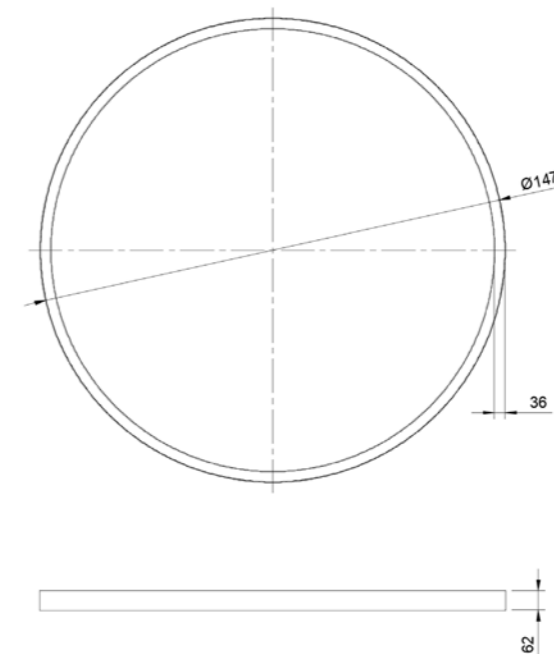

Order example:

CRI600x62	-	Power	-	CRI / CCT	-	Beam	-	Color	-	Driver	-	Option
CRI600x62	-	52	-	930	-	DIFF	-	9003	-	FIX	-	...

N E R I A 8 4 0

DATASHEET

PRODUCT DATA

Size : 840 x 840 x 62 mm
Weight : 4,8 kg
Materials : Housing : Aluminium
 Optic: PMMA
Optic : Satinated diffusor
Light distribution : Direct 60% , indirect 40%
Driver : FIX, DALI, Bluetooth (inside or on ceiling)
Ambient temperature : 0 / + 35 °C
Lifetime : L80B10 - 60 000 hours
IP Rating: IP 20, IP 65 on request
Installation : suspended
Wire lengths : 1500mm
DALI addresses : 1
Visual comfort : UGR <19

Order example:

CRI840x62	-	Power	-	CRI / CCT	-	Beam	-	Color	-	Driver	-	Option
CRI840x62	-	75	-	930	-	DIFF	-	9003	-	FIX	-	XYZ

DATASHEET

N E R I A 1 1 4 0

PRODUCT DATA

Size : 1137 x 1137 x 62 mm
 Weight : 7,8 kg
 Materials : Housing : Aluminium
 Optic: PMMA
 Optic : Satinated diffusor
 Light distribution : Direct 65% , indirect 35%
 Driver : FIX, DALI, Bluetooth (inside or on ceiling)
 Ambient temperature : 0 / + 35 °C
 Lifetime : L80B10 - 60 000 hours
 IP Rating: IP 20, IP 65 on request
 Installation : suspended
 Wire lengths : 1500mm
 DALI addresses : 1
 Visual comfort : UGR <19

CRI1140x62	-	Power	-	CRI / CCT	-	Beam	-	Wood	-	Driver	-	Option
CRI1140x62	-	92	-	930	-	DIFF	-	OAK	-	FIX	-	...

DATASHEET

N E R I A 1 4 8 0

PRODUCT DATA

Size : 1477 x 1477 x 62 mm
 Weight : 11.8 kg
 Materials : Housing : Aluminium
 Optic : PMMA
 Optic : Satinated diffusor
 Light distribution : Direct 65% , indirect 35%
 Driver : FIX, DALI, Bluetooth (inside or on ceiling)
 Ambient temperature : 0 / + 35 °C
 Lifetime : L80B10 - 60 000 hours
 IP Rating: IP 20, IP 65 on request
 Installation : suspended
 Wire lengths : 1500mm
 DALI addresses : 2
 Visual comfort : UGR <19