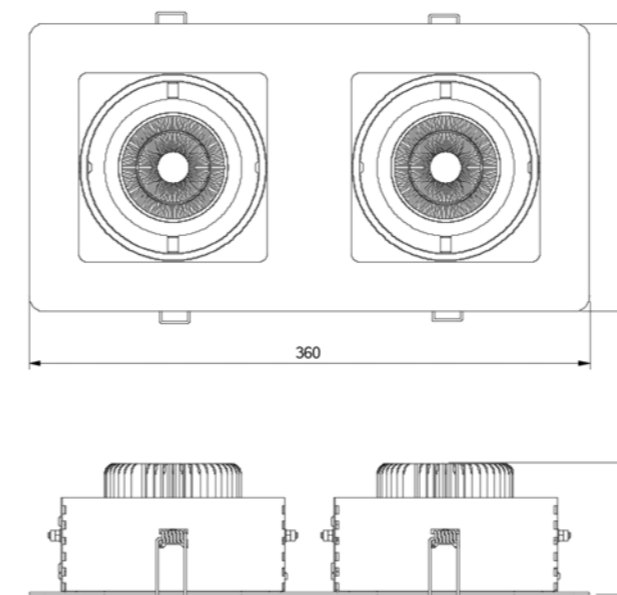

TECHNICAL SPECIFICATION

CODE	POWER	CRI	CCT	LUMEN
CTS	2 x 16 W	> 90	2700 K	2 x 1300 lm
CTS	2 x 16 W	> 90	3000 K	2 x 1400 lm
CTS	2 x 16 W	> 95	3200 K	2 x 1300 lm
CTS	2 x 16 W	> 90	4000 K	2 x 1600 lm
CTS	2 x 25 W	> 95	2700 K	2 x 2200 lm
CTS	2 x 25 W	> 90	3000 K	2 x 2400 lm
CTS	2 x 25 W	> 95	3200 K	2 x 2200 lm
CTS	2 x 25 W	> 90	4000 K	2 x 2700 lm

Order example:

CTS	-	Power	-	CRI / CCT	-	Beam	-	Color	-	Driver	-	Option
CTS	-	16	-	930	-	55	-	9005	-	FIX	-	XYZ