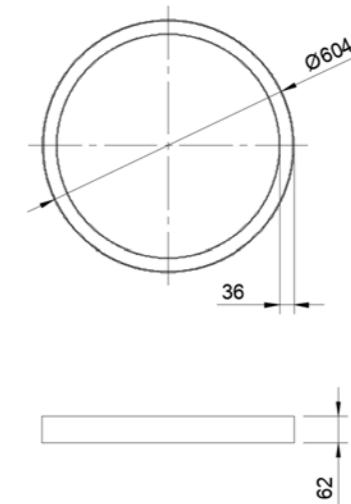

The height can be customized between 52 and 82mm. Beside aluminium we can use brass, copper or even stainless steel for wellness and swimming areas (IP rate will be higher in such applications)

In regards to the shapes, we offer also linear, ellipse, square and asymmetric designs - everything on the same product platform.

X-PRESS

LEDPUK

N E R I A 4 0 0

DATASHEET

PRODUCT DATA

Size : 393 x 393 x 62 mm
Weight : 3,2 kg
Materials : Housing : Aluminium
 Optic: PMMA
Optic : Satinated diffusor
Light distribution : Direct 60 % , Indirect 40 %
Driver : FIX, DALI, Bluetooth (behind or on the ceiling)
Ambient temperature : 0 / + 35 °C
Lifetime : L80B10 - 60 000 hours
IP Rating: IP 20, IP 65 on request
Installation : suspended
Wire lengths : 1500mm
DALI addresses : 1
Visual comfort : UGR <19

Order example:

CRI400x62	-	Power	-	CRI / CCT	-	Beam	-	Color	-	Driver	-	OPTION
CRI400x52	-	32	-	930	-	DIFF	-	9003	-	FIX	-	...

N E R I A 6 0 0

DATASHEET

PRODUCT DATA

Size : 604 x 604 x 62 mm
 Weight : 3,8 kg
 Materials : Housing : Aluminium
 Optic : PMMA
 Optic : Satinated diffusor
 Light distribution : Direct 60% , indirect 40%
 Driver : FIX, DALI, Bluetooth (behind or on ceiling)
 Ambient temperature : 0 / + 35 °C
 Lifetime : L80B10 - 60 000 hours
 IP Rating: IP 20, IP 65 on request
 Installation : suspended
 Wire lengths : 1500mm
 DALI addresses : 1
 Visual comfort : UGR <19

Order example:

CRI600x62	-	Power	-	CRI / CCT	-	Beam	-	Color	-	Driver	-	Option
CRI600x62	-	52	-	930	-	DIFF	-	9003	-	FIX	-	...

N E R I A 8 4 0

DATASHEET

PRODUCT DATA

Size : 840 x 840 x 62 mm
Weight : 4,8 kg
Materials : Housing : Aluminium
 Optic: PMMA
Optic : Satinated diffusor
Light distribution : Direct 60% , indirect 40%
Driver : FIX, DALI, Bluetooth (inside or on ceiling)
Ambient temperature : 0 / + 35 °C
Lifetime : L80B10 - 60 000 hours
IP Rating: IP 20, IP 65 on request
Installation : suspended
Wire lengths : 1500mm
DALI addresses : 1
Visual comfort : UGR <19