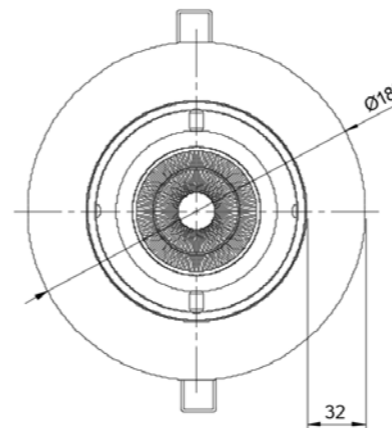

PRODUCT DATA

Size : 360 x 185 x 65 mm
Weight : 2,4 kg
Materials : Frame : Natural solid wood
Optic: Polycarbonate
Luminaire head: Aluminium
Optic : Shielded lens 12°, 24°, 38°, 55°
Light distribution : Direct
Driver : FIX, DALI, Bluetooth (inside ceiling)
Ambient temperature : 0 / + 35 °C
Lifetime : L80B10 - 60 000 hours
Installation : ceiling recessed
Visual comfort : UGR <19
Ceiling cutout : 340 x 165 mm

PRODUCT DATA

Size : D185 x 65 mm
 Weight : 1,2 kg
 Materials : Frame : Natural solid wood
 Optic: Polycarbonate
 Luminaire head: Aluminium
 Optic : Shielded lens 12°, 24°, 38°, 55°
 Light distribution : Direct
 Driver : FIX, DALI, Bluetooth (inside ceiling)
 Ambient temperature : 0 / + 35 °C
 Lifetime : L90B10 - 60 000 hours
 Installation : ceiling recessed
 Visual comfort : UGR <19
 Ceiling cutout : D 165 mm