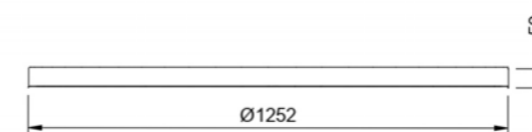

DATASHEET

I N S H I N E

INSHINE LED

COLOR OPTIONS

BLACK RAL 9003   WHITE RAL 9005   GREY RAL 9006   VARIOUS COLORS

PRODUCT DATA

Size : D1252 x 50 x 20mm
Weight : 5,6 kg
Materials : Housing : Aluminium
Optic: Polycarbonate
Acoustic: White textile
Optic : Diffuse (DIFF)
Light distribution : Direct
Driver : FIX, DALI, Bluetooth (inside or on the ceiling)
Ambient temperature : 0 / + 35 °C
Lifetime : L90B10 - 60 000 hours
Installation : Suspended

TECHNICAL SPECIFICATION

CODE	POWER	CRI	CCT	LUMEN
CRIN	88 W	> 90	3000 K	6600 lm
CRIN	88 W	> 90	4000 K	6900 lm
CRIN	88 W	> 90	2700 - 6500 K	6300 lm
CRIN	6 W	> 90	2700 - 6500 K + RGB	6300 lm

Order example:

CRIN	-	Power	-	CRI / CCT	-	Beam	-	Color	-	Driver	-	Option
CRIN	-	88	-	TW+RGB	-	DIFF	-	9003	-	FIX	-	XYZ