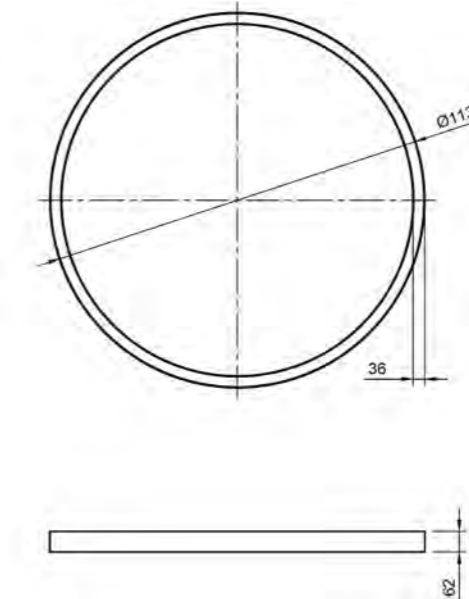

Order example:

CRI400x62	-	Power	-	CRI / CCT	-	Beam	-	Color	-	Driver	-	OPTION
CRI400x52	-	32	-	930	-	DIFF	-	9003	-	FIX	-	...

N E R I A 6 0 0

DATASHEET

PRODUCT DATA

Size : 604 x 604 x 62 mm
 Weight : 3,8 kg
 Materials : Housing : Aluminium
 Optic : PMMA
 Optic : Satinated diffusor
 Light distribution : Direct 60% , indirect 40%
 Driver : FIX, DALI, Bluetooth (behind or on ceiling)
 Ambient temperature : 0 / + 35 °C
 Lifetime : L80B10 - 60 000 hours
 IP Rating: IP 20, IP 65 on request
 Installation : suspended
 Wire lengths : 1500mm
 DALI addresses : 1
 Visual comfort : UGR <19

Order example:

CRI600x62	-	Power	-	CRI / CCT	-	Beam	-	Color	-	Driver	-	Option
CRI600x62	-	52	-	930	-	DIFF	-	9003	-	FIX	-	...

N E R I A 8 4 0

DATASHEET

PRODUCT DATA

Size : 840 x 840 x 62 mm
Weight : 4,8 kg
Materials : Housing : Aluminium
 Optic: PMMA
Optic : Satinated diffusor
Light distribution : Direct 60% , indirect 40%
Driver : FIX, DALI, Bluetooth (inside or on ceiling)
Ambient temperature : 0 / + 35 °C
Lifetime : L80B10 - 60 000 hours
IP Rating: IP 20, IP 65 on request
Installation : suspended
Wire lengths : 1500mm
DALI addresses : 1
Visual comfort : UGR <19

Order example:

CRI840x62	-	Power	-	CRI / CCT	-	Beam	-	Color	-	Driver	-	Option
CRI840x62	-	75	-	930	-	DIFF	-	9003	-	FIX	-	XYZ

N E R I A 1 1 4 0

DATASHEET

PRODUCT DATA

Size : 1137 x 1137 x 62 mm
Weight : 7,8 kg
Materials : Housing : Aluminium
 Optic: PMMA
Optic : Satinated diffusor
Light distribution : Direct 65% , indirect 35%
Driver : FIX, DALI, Bluetooth (inside or on ceiling)
Ambient temperature : 0 / + 35 °C
Lifetime : L80B10 - 60 000 hours
IP Rating: IP 20, IP 65 on request
Installation : suspended
Wire lengths : 1500mm
DALI addresses : 1
Visual comfort : UGR <19