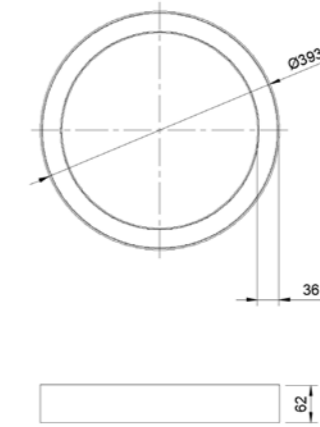

The height can be customized between 52 and 82mm. Beside aluminium we can use brass, copper or even stainless steel for wellness and swimming areas (IP rate will be higher in such applications)

In regards to the shapes, we offer also linear, ellipse, square and asymmetric designs - everything on the same product platform.

X-PRESS

LEDPUK

N E R I A 4 0 0

DATASHEET

PRODUCT DATA

Size : 393 x 393 x 62 mm
Weight : 3,2 kg
Materials : Housing : Aluminium
 Optic: PMMA
Optic : Satinated diffusor
Light distribution : Direct 60 % , Indirect 40 %
Driver : FIX, DALI, Bluetooth (behind or on the ceiling)
Ambient temperature : 0 / + 35 °C
Lifetime : L80B10 - 60 000 hours
IP Rating: IP 20, IP 65 on request
Installation : suspended
Wire lengths : 1500mm
DALI addresses : 1
Visual comfort : UGR <19

Order example:

CRI400x62	-	Power	-	CRI / CCT	-	Beam	-	Color	-	Driver	-	OPTION
CRI400x52	-	32	-	930	-	DIFF	-	9003	-	FIX	-	...

N E R I A 6 0 0

DATASHEET

PRODUCT DATA

Size : 604 x 604 x 62 mm
 Weight : 3,8 kg
 Materials : Housing : Aluminium
 Optic : PMMA
 Optic : Satinated diffusor
 Light distribution : Direct 60% , indirect 40%
 Driver : FIX, DALI, Bluetooth (behind or on ceiling)
 Ambient temperature : 0 / + 35 °C
 Lifetime : L80B10 - 60 000 hours
 IP Rating: IP 20, IP 65 on request
 Installation : suspended
 Wire lengths : 1500mm
 DALI addresses : 1
 Visual comfort : UGR <19