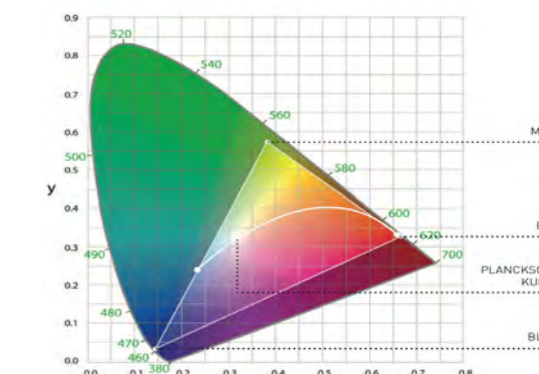

PRODUCT DATA

Size : D1252 x 50 x 20mm
Weight : 5,6 kg
Materials : Housing : Aluminium
Optic: Polycarbonate
Acoustic: White textile
Optic : Diffuse (DIFF)
Light distribution : Direct
Driver : FIX, DALI, Bluetooth (inside or on the ceiling)
Ambient temperature : 0 / + 35 °C
Lifetime : L90B10 - 60 000 hours
Installation : Suspended