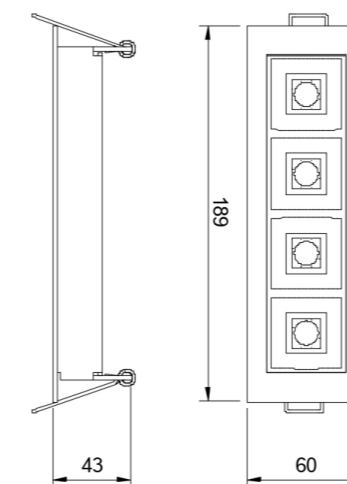

Order example:

LD190	-	Power	-	CRI / CCT	-	Beam	-	Color	-	Driver	-	Option
LD190	-	6	-	930	-	80	-	9003	-	FIX	-	XYZ