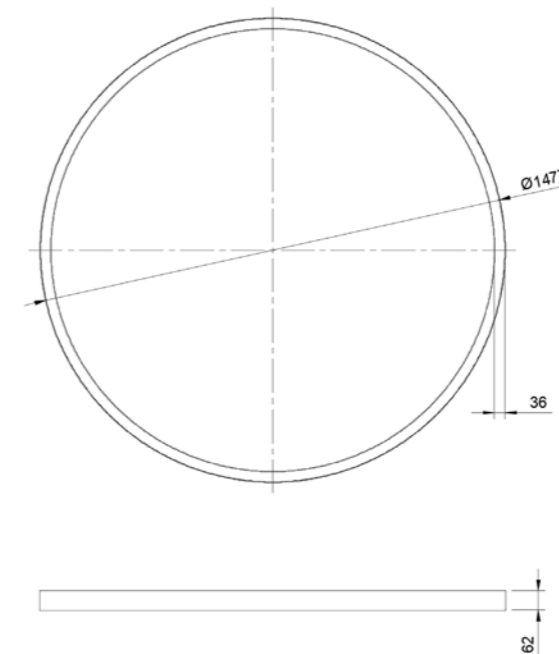

Order example:

CRI840x62	-	Power	-	CRI / CCT	-	Beam	-	Color	-	Driver	-	Option
CRI840x62	-	75	-	930	-	DIFF	-	9003	-	FIX	-	XYZ

N E R I A 1 1 4 0

DATASHEET

PRODUCT DATA

Size : 1137 x 1137 x 62 mm
Weight : 7,8 kg
Materials : Housing : Aluminium
 Optic: PMMA
Optic : Satinated diffusor
Light distribution : Direct 65% , indirect 35%
Driver : FIX, DALI, Bluetooth (inside or on ceiling)
Ambient temperature : 0 / + 35 °C
Lifetime : L80B10 - 60 000 hours
IP Rating: IP 20, IP 65 on request
Installation : suspended
Wire lengths : 1500mm
DALI addresses : 1
Visual comfort : UGR <19

Order example:

CRI1140x62	-	Power	-	CRI / CCT	-	Beam	-	Wood	-	Driver	-	Option
CRI1140x62	-	92	-	930	-	DIFF	-	OAK	-	FIX	-	...

N E R I A 1 4 8 0

DATASHEET

PRODUCT DATA

Size : 1477 x 1477 x 62 mm
Weight : 11.8 kg
Materials : Housing : Aluminium
 Optic : PMMA
Optic : Satinated diffusor
Light distribution : Direct 65% , indirect 35%
Driver : FIX, DALI, Bluetooth (inside or on ceiling)
Ambient temperature : 0 / + 35 °C
Lifetime : L80B10 - 60 000 hours
IP Rating: IP 20, IP 65 on request
Installation : suspended
Wire lengths : 1500mm
DALI addresses : 2
Visual comfort : UGR <19