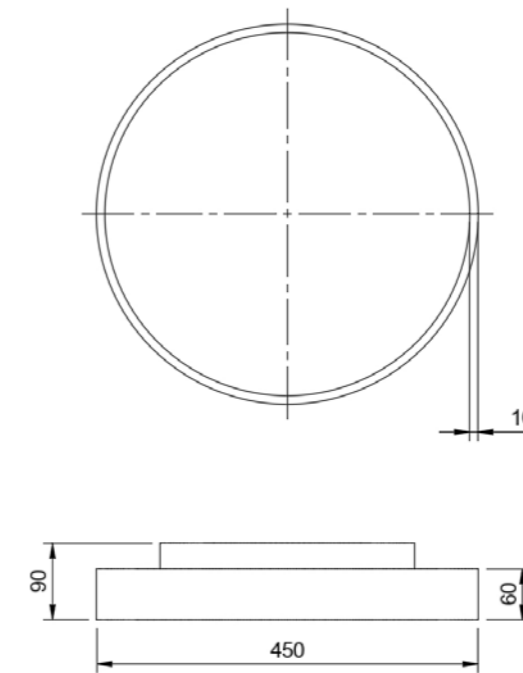

AVENA 450x60
LED

AVENA 600x60
LED

AVENA 900x60
LED

AVENA LED PORTFOLIO

A V E N A 4 5 0

DATASHEET

PRODUCT DATA

Size : 450 x 60 mm
Weight : 2,9 kg
Materials : Housing : Aluminium
 Optic : PMMA
Optic : Satinated diffusor, microprisma
Light distribution : Direct / Indirect / Aura
Driver : FIX, DALI, Bluetooth
Ambient temperature : 0 / + 35 °C
Lifetime : L90B10 - 60 000 hours
IP Rating: IP 40
Installation : surface mounted, suspended
DALI addresses : 1
Visual comfort : UGR <19