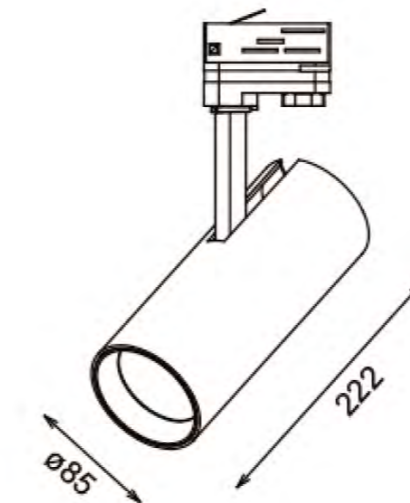

OMEGA TS85

OMEGA TS85 LED