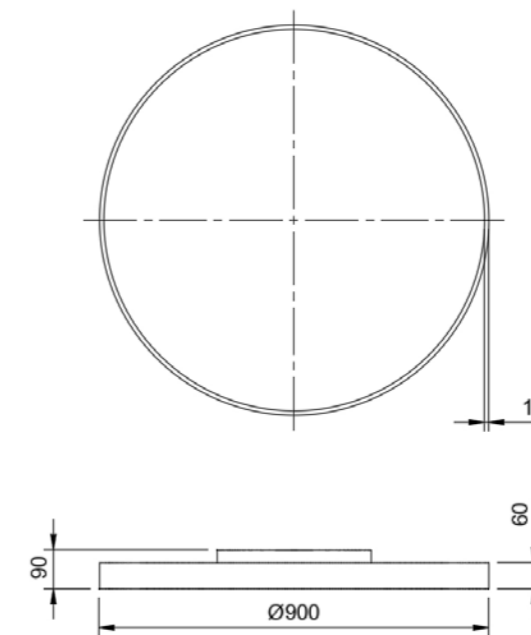

Order example

CIR450x60DIR/AURA	-	Power	-	CRI / CCT	-	Beam	-	Color	-	Driver	-	Option
CIR450x60DIR/AURA	-	31	-	930	-	DIFF	-	9003	-	DALI	-	...

A V E N A 6 0 0

DATASHEET

PRODUCT DATA

Size : 574 x 60 mm
Weight : 3,8 kg
Materials : Housing : Aluminium
 Optic: PMMA
Optic : Satinated diffusor, microprisma
Light distribution : Direct / Indirect / Aura
Driver : FIX, DALI, Bluetooth
Ambient temperature : 0 / + 35 °C
Lifetime : L90B10 - 60 000 hours
IP Rating: IP 40
Installation : surface mounted, suspended
DALI addresses : 1
Visual comfort : UGR <19

Order example

CIR600x60DIR/AURA	-	Power	-	CRI / CCT	-	Beam	-	Color	-	Driver	-	Option
CIR600x60DIR/AURA	-	51	-	930	-	DIFF	-	9003	-	DALI	-	...

A V E N A 9 0 0

DATASHEET

PRODUCT DATA

Size : 900 x 60 mm
Weight : 4,8 kg
Materials : Housing : Aluminium
 Optic: PMMA
Optic : Satinated diffusor, microprisma
Light distribution : Direct / Indirect / Aura
Driver : FIX, DALI, Bluetooth
Ambient temperature : 0 / + 35 °C
Lifetime : L90B10 - 60 000 hours
IP Rating: IP 40
Installation : surface mounted, suspended
DALI addresses : 1
Visual comfort : UGR <19