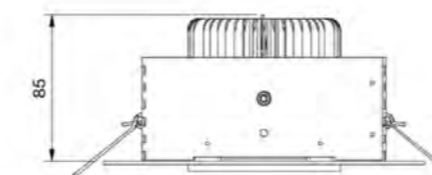

Order example:

CS	-	Power	-	CRI / CCT	-	Beam	-	Color	-	Driver	-	Option
CS	-	16	-	930	-	55	-	9005	-	FIX	-	XYZ