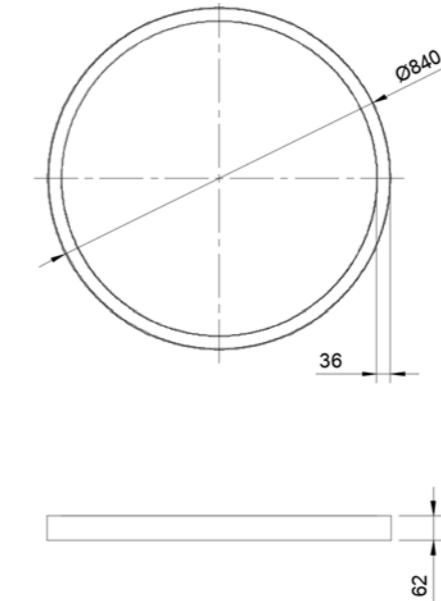

X-PRESS

LEDPUK

N E R I A 4 0 0

DATASHEET

PRODUCT DATA

Size : 393 x 393 x 62 mm
Weight : 3,2 kg
Materials : Housing : Aluminium
 Optic: PMMA
Optic : Satinated diffusor
Light distribution : Direct 60 % , Indirect 40 %
Driver : FIX, DALI, Bluetooth (behind or on the ceiling)
Ambient temperature : 0 / + 35 °C
Lifetime : L80B10 - 60 000 hours
IP Rating: IP 20, IP 65 on request
Installation : suspended
Wire lengths : 1500mm
DALI addresses : 1
Visual comfort : UGR <19

Order example:

CRI400x62	-	Power	-	CRI / CCT	-	Beam	-	Color	-	Driver	-	OPTION
CRI400x52	-	32	-	930	-	DIFF	-	9003	-	FIX	-	...

N E R I A 6 0 0

DATASHEET

PRODUCT DATA

Size : 604 x 604 x 62 mm
 Weight : 3,8 kg
 Materials : Housing : Aluminium
 Optic : PMMA
 Optic : Satinated diffusor
 Light distribution : Direct 60% , indirect 40%
 Driver : FIX, DALI, Bluetooth (behind or on ceiling)
 Ambient temperature : 0 / + 35 °C
 Lifetime : L80B10 - 60 000 hours
 IP Rating: IP 20, IP 65 on request
 Installation : suspended
 Wire lengths : 1500mm
 DALI addresses : 1
 Visual comfort : UGR <19

Order example:

CRI600x62	-	Power	-	CRI / CCT	-	Beam	-	Color	-	Driver	-	Option
CRI600x62	-	52	-	930	-	DIFF	-	9003	-	FIX	-	...

N E R I A 8 4 0

DATASHEET

PRODUCT DATA

Size : 840 x 840 x 62 mm
Weight : 4,8 kg
Materials : Housing : Aluminium
 Optic: PMMA
Optic : Satinated diffusor
Light distribution : Direct 60% , indirect 40%
Driver : FIX, DALI, Bluetooth (inside or on ceiling)
Ambient temperature : 0 / + 35 °C
Lifetime : L80B10 - 60 000 hours
IP Rating: IP 20, IP 65 on request
Installation : suspended
Wire lengths : 1500mm
DALI addresses : 1
Visual comfort : UGR <19