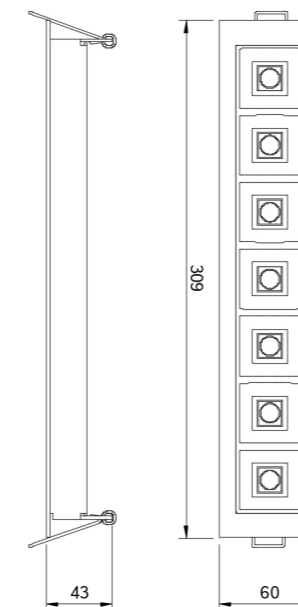

PRODUCT DATA

Size : 309 x 60 x 43 mm
 Weight : 0,6 kg
 Materials : Housing : Aluminium
 Reflector: Polycarbonate
 Optic : Lens 80 °
 Light distribution : Direct
 Driver : FIX, DALI, Bluetooth (inside ceiling)
 Ambient temperature : 0 / + 35 °C
 Lifetime : L90B10 - 60 000 hours
 Installation : ceiling recessed, surface mounted
 Ceiling cutout : 52 x 300 mm
 Visual comfort : UGR <19