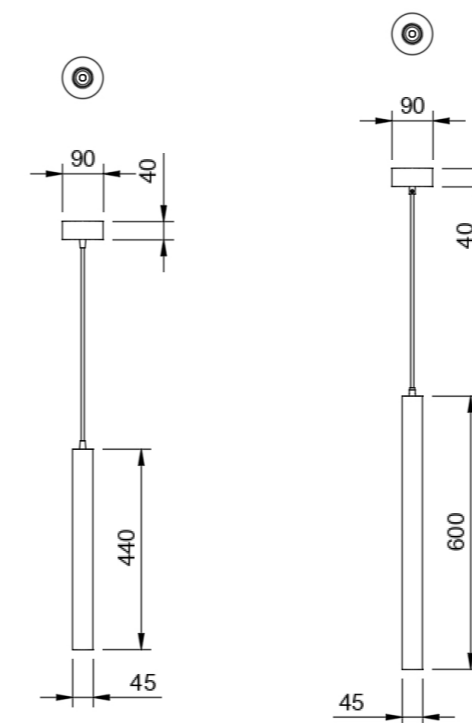

Order example:

P45x440	-	Power	-	CRI / CCT	-	Beam	-	Color	-	Driver	-	Option
P45x440	-	12	-	930	-	36	-	9005	-	FIX	-	XYZ