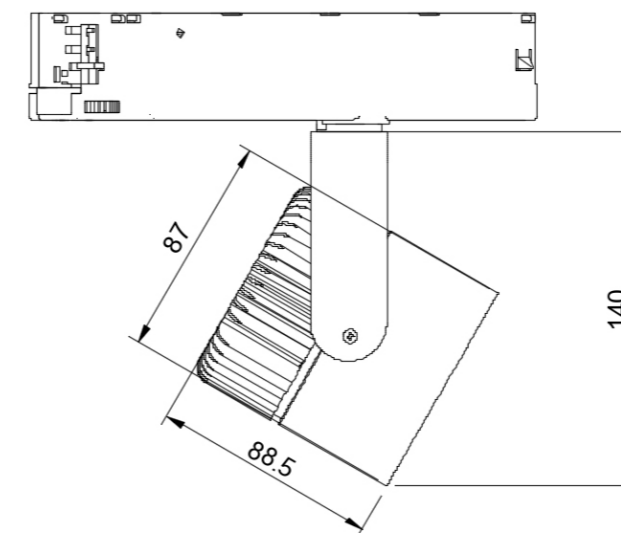

PRODUCT DATA

Size : 360 x 185 x 65 mm
Weight : 2,4 kg
Materials : Frame : Natural solid wood
Optic: Polycarbonate
Luminaire head: Aluminium
Optic : Shielded lens 12°, 24°, 38°, 55°
Light distribution : Direct
Driver : FIX, DALI, Bluetooth (inside ceiling)
Ambient temperature : 0 / + 35 °C
Lifetime : L80B10 - 60 000 hours
Installation : ceiling recessed
Visual comfort : UGR <19
Ceiling cutout : 340 x 165 mm

PRODUCT DATA

Size : D185 x 65 mm
 Weight : 1,2 kg
 Materials : Frame : Natural solid wood
 Optic: Polycarbonate
 Luminaire head: Aluminium
 Optic : Shielded lens 12°, 24°, 38°, 55°
 Light distribution : Direct
 Driver : FIX, DALI, Bluetooth (inside ceiling)
 Ambient temperature : 0 / + 35 °C
 Lifetime : L90B10 - 60 000 hours
 Installation : ceiling recessed
 Visual comfort : UGR <19
 Ceiling cutout : D 165 mm

PRODUCT DATA

Size : D87 x 89 mm
 Weight : 0,8 kg
 Materials : Housing: Aluminium
 Optic: Polycarbonate
 Luminaire head: Aluminium
 Optic : Shielded lens 12°, 24°, 38°, 55°
 Light distribution : Direct
 Driver : FIX, DALI, Bluetooth (inside ceiling)
 Ambient temperature : 0 / + 35 °C
 Lifetime : L90B10 - 60 000 hours
 Installation : track mounted
 Visual comfort : UGR <19