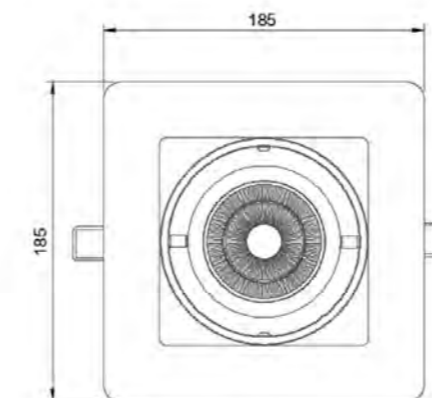

Order example:

CS	-	Power	-	CRI / CCT	-	Beam	-	Color	-	Driver	-	Option
CS	-	16	-	930	-	55	-	9005	-	FIX	-	XYZ