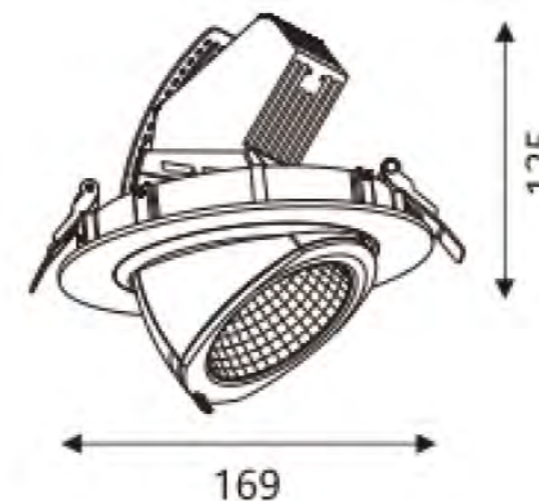

DATASHEET

OMEGA ADL

OMEGA ADL LED

COLOR OPTIONS

PRODUCT DATA

Size : D169 x 125mm
Weight : 0,8 kg
Materials : Housing : Aluminium
Optic: Polycarbonate
Optic : Reflector
Light distribution : 15°, 24°, 35°
Driver : FIX, DALI, Bluetooth (inside the luminaire)
Ambient temperature : 0 / + 35 °C
Lifetime : L90B10 - 60 000 hours
Installation : Recessed
Visual comfort : UGR <19

TECHNICAL SPECIFICATION

CODE	POWER	CRI	CCT	LUMEN
ADL169	25 W	> 90	2700 K	2450 lm
ADL169	25 W	> 90	3000 K	2600 lm
ADL169	25 W	> 90	2700 - 6500K + RGB	2450 lm

Order example:

ADL169	-	Power	-	CRI / CCT	-	Beam	-	Color	-	Driver	-	Option
ADL169	-	25	-	930	-	36	-	9005	-	FIX	-	XYZ