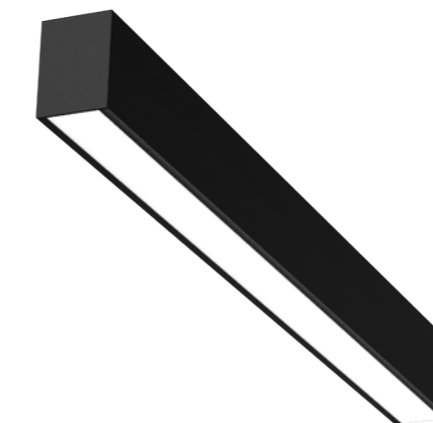

DATASHEET

I N E A 4 4 X 6 0

INEA 44x60 LED

COLOR OPTIONS

BLACK RAL 9003   WHITE RAL 9005   GREY RAL 9006   VARIOUS COLORS

TECHNICAL SPECIFICATION

CODE	POWER	CRI	CCT	LUMEN
L44x60DIR	17 W	> 90	3000 K	1700 lm
L44x60DIR	17 W	> 90	4000 K	1770 lm
L44x60DIR	17 W	> 90	2700 - 6500 K	1700 lm
L44x60DIRINDIR	22 W	> 90	3000 K	2210 lm
L44x60DIRINDIR	22 W	> 90	4000 K	2236 lm
L44x60DIRINDIR	22 W	> 90	2700 - 6500 K	2210 lm

Order example:

L44x60DIR	-	Power	-	CRI / CCT	-	Beam	-	Color	-	Driver	-	Option
L44x60DIR	-	17	-	930	-	DIFF	-	9005	-	FIX	-	XYZ

PRODUCT DATA

Size : 44 x 60 x 1000 mm
Weight : 0,8 kg
Materials : Housing: Aluminium
Optic: Polycarbonate
Luminaire head: Aluminium
Optic : Diffuse (DIFF) or microprisma (MICRO)
Light distribution : Direct or Direct/Indirect (30%)
Driver : FIX, DALI, Bluetooth (inside ceiling)
Ambient temperature : 0 / + 35 °C
Lifetime : L80B10 - 60 000 hours
Installation : Ceiling suspended, recessed, surface mounted
Visual comfort : UGR <19 (DIRINDIR)