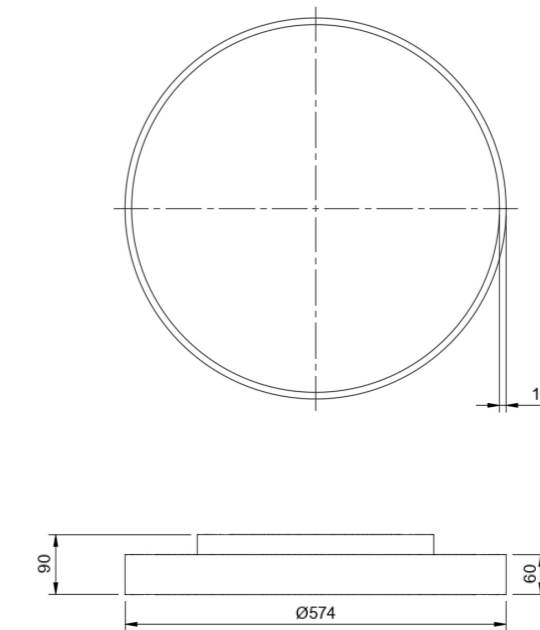

AVENA 450x60
LED

AVENA 600x60
LED

AVENA 900x60
LED

AVENA LED PORTFOLIO

A V E N A 4 5 0

DATASHEET

PRODUCT DATA

Size : 450 x 60 mm
Weight : 2,9 kg
Materials : Housing : Aluminium
 Optic : PMMA
Optic : Satinated diffusor, microprisma
Light distribution : Direct / Indirect / Aura
Driver : FIX, DALI, Bluetooth
Ambient temperature : 0 / + 35 °C
Lifetime : L90B10 - 60 000 hours
IP Rating: IP 40
Installation : surface mounted, suspended
DALI addresses : 1
Visual comfort : UGR <19

Order example

CIR450x60DIR/AURA	-	Power	-	CRI / CCT	-	Beam	-	Color	-	Driver	-	Option
CIR450x60DIR/AURA	-	31	-	930	-	DIFF	-	9003	-	DALI	-	...

A V E N A 6 0 0

DATASHEET

PRODUCT DATA

Size : 574 x 60 mm
Weight : 3,8 kg
Materials : Housing : Aluminium
 Optic: PMMA
Optic : Satinated diffusor, microprisma
Light distribution : Direct / Indirect / Aura
Driver : FIX, DALI, Bluetooth
Ambient temperature : 0 / + 35 °C
Lifetime : L90B10 - 60 000 hours
IP Rating: IP 40
Installation : surface mounted, suspended
DALI addresses : 1
Visual comfort : UGR <19