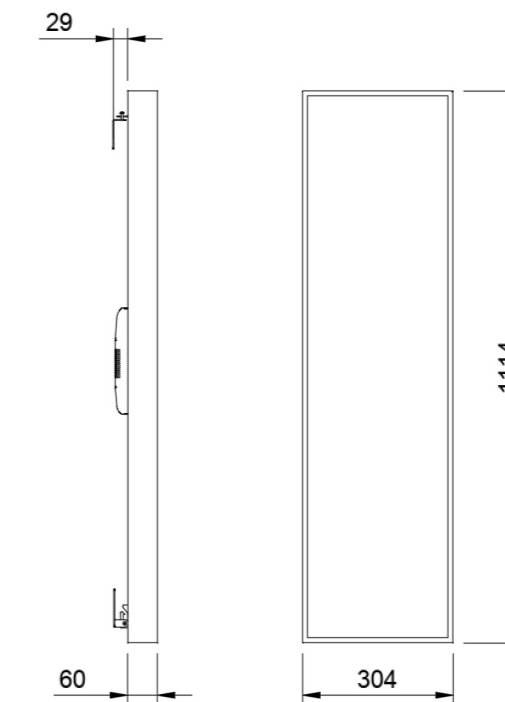

PRODUCT DATA

Size : 304x1114x60mm
Weight : 4,8 kg
Materials : Housing : Aluminium
Optic: PMMA
Optic : Satinated diffusor (DIFF), microprisma (MICRO)
Light distribution : Direct
Driver : FIX, DALI, Bluetooth
Ambient temperature : 0 / + 35 °C
Lifetime : 90B10 -70 000 hours
Installation : surface mounted (SM), suspended
IP rating : IP20
Visual comfort : UGR <19

LONA LED

COLOR OPTIONS

BLACK RAL 9003   WHITE RAL 9005   GREY RAL 9006   VARIOUS COLORS

TECHNICAL SPECIFICATION

CODE	POWER	CRI	CCT	LUMEN
CREC300x1114x60	45W	> 90	3000 K	4540 lm
CREC300x1114x60	45W	> 90	4000 K	4732 lm
CREC300x1114x60	92W	> 90	3000 K	9060 lm
CREC300x1114x60	92W	> 90	4000 K	9460 lm

Order example

CIR600x60DIR/AURA	-	Power	-	CRI / CCT	-	Beam	-	Color	-	Driver	-	Option
CIR600x60DIR/AURA	-	75	-	930	-	DIFF	-	9003	-	DALI	-	...