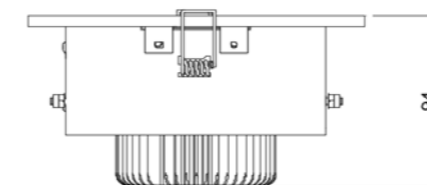

PRODUCT DATA

Size : 360 x 185 x 65 mm
Weight : 2,4 kg
Materials : Frame : Natural solid wood
Optic: Polycarbonate
Luminaire head: Aluminium
Optic : Shielded lens 12°, 24°, 38°, 55°
Light distribution : Direct
Driver : FIX, DALI, Bluetooth (inside ceiling)
Ambient temperature : 0 / + 35 °C
Lifetime : L80B10 - 60 000 hours
Installation : ceiling recessed
Visual comfort : UGR <19
Ceiling cutout : 340 x 165 mm

PRODUCT DATA

Size : D185 x 65 mm
 Weight : 1,2 kg
 Materials : Frame : Natural solid wood
 Optic: Polycarbonate
 Luminaire head: Aluminium
 Optic : Shielded lens 12°, 24°, 38°, 55°
 Light distribution : Direct
 Driver : FIX, DALI, Bluetooth (inside ceiling)
 Ambient temperature : 0 / + 35 °C
 Lifetime : L90B10 - 60 000 hours
 Installation : ceiling recessed
 Visual comfort : UGR <19
 Ceiling cutout : D 165 mm