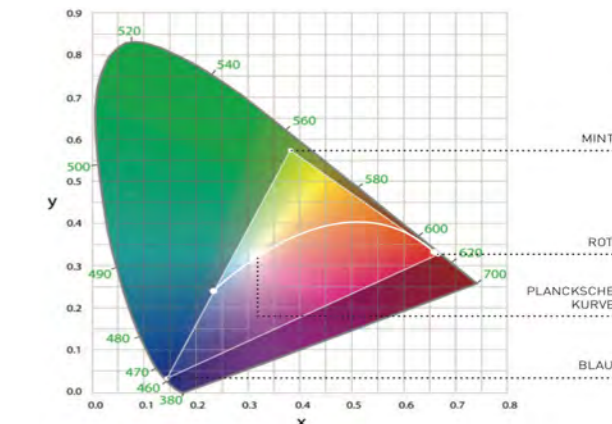

PRODUCT DATA

Size : D85 x 222mm
Weight : 0,8 kg
Materials : Housing : Aluminium
Optic: Polycarbonate
Optic : Lens
Light distribution : 24°, 36°, 55°
Driver : FIX, DALI, Bluetooth (inside the luminaire)
Ambient temperature : 0 / + 35 °C
Lifetime : L90B10 - 60 000 hours
Installation : Track mounted, surface mounted
Visual comfort : UGR <19