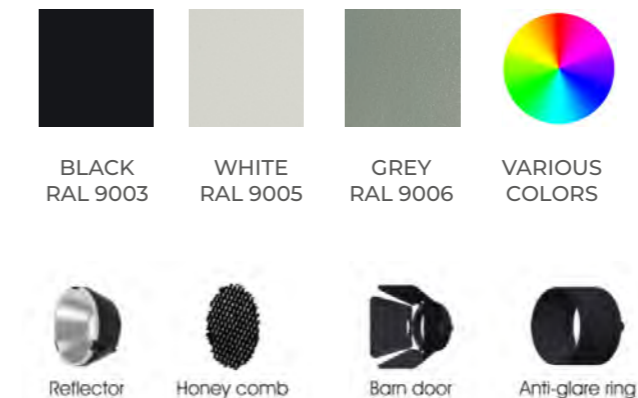

COLOR OPTIONS