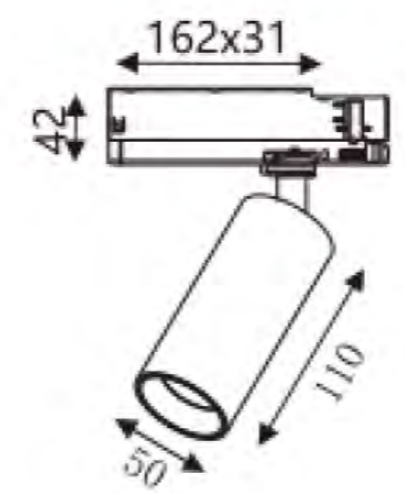

PRODUCT DATA

Size : 360 x 185 x 65 mm
Weight : 2,4 kg
Materials : Frame : Natural solid wood
Optic: Polycarbonate
Luminaire head: Aluminium
Optic : Shielded lens 12°, 24°, 38°, 55°
Light distribution : Direct
Driver : FIX, DALI, Bluetooth (inside ceiling)
Ambient temperature : 0 / + 35 °C
Lifetime : L80B10 - 60 000 hours
Installation : ceiling recessed
Visual comfort : UGR <19
Ceiling cutout : 340 x 165 mm

PRODUCT DATA

Size : D185 x 65 mm
 Weight : 1,2 kg
 Materials : Frame : Natural solid wood
 Optic: Polycarbonate
 Luminaire head: Aluminium
 Optic : Shielded lens 12°, 24°, 38°, 55°
 Light distribution : Direct
 Driver : FIX, DALI, Bluetooth (inside ceiling)
 Ambient temperature : 0 / + 35 °C
 Lifetime : L90B10 - 60 000 hours
 Installation : ceiling recessed
 Visual comfort : UGR <19
 Ceiling cutout : D 165 mm

PRODUCT DATA

Size : D87 x 89 mm
 Weight : 0,8 kg
 Materials : Housing: Aluminium
 Optic: Polycarbonate
 Luminaire head: Aluminium
 Optic : Shielded lens 12°, 24°, 38°, 55°
 Light distribution : Direct
 Driver : FIX, DALI, Bluetooth (inside ceiling)
 Ambient temperature : 0 / + 35 °C
 Lifetime : L90B10 - 60 000 hours
 Installation : track mounted
 Visual comfort : UGR <19

PRODUCT DATA

Size : D50 x 110mm
Weight : 0,4 kg
Materials : Housing : Aluminium
Optic: Polycarbonate
Optic : Lens, Reflector
Light distribution : 15°, 24°, 36°, 50°
Driver : FIX, DALI, Bluetooth (inside the luminaire)
Ambient temperature : 0 / + 35 °C
Lifetime : L80B10 - 60 000 hours
Installation : Track mounted, surface mounted
Visual comfort : UGR <19