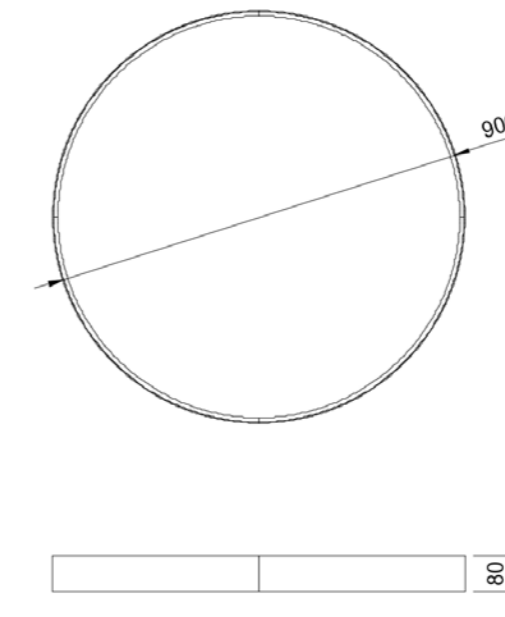

Order example:

CR400x80	-	Power	-	CRI / CCT	-	Beam	-	Color	-	Driver	-	Mounting
CR400x80	-	31	-	930	-	DIFF	-	9005	-	DALI	-	SM

NARRA 600

DATASHEET

PRODUCT DATA

Size : 600x80mm
Weight : 4,9 kg
Materials : Housing : Aluminium
 Optic: Polycarbonate
Color: graphit, black, white
Optic : Diffuse (DIFF) or Microprisma (MICRO)
Light distribution : Direct
Driver : FIX, DALI, Bluetooth (inside luminaire)
Ambient temperature : -20 / + 35 °C
Lifetime : L90B10 - 60 000 hours
Installation : surface mounted with twist lock - SM
 suspended (ropes, poles) - SUS
IP rating : IP20, IP54
Visual comfort : UGR <19

Order example:

CR600x80	-	Power	-	CRI / CCT	-	Beam	-	Color	-	Driver	-	Mounting
CR600x80	-	51	-	930	-	DIFF	-	9005	-	DALI	-	SM

NARRA 900

DATASHEET

PRODUCT DATA

Size : 900x80mm
 Weight : 6,8 kg
 Materials : Housing : Aluminium
 Optic: Polycarbonate
 Color: graphit, black, white
 Optic : Diffuse (DIFF) or Microprisma (MICRO)
 Light distribution : Direct
 Driver : FIX, DALI, Bluetooth (inside luminaire)
 Ambient temperature : -20 / + 35 °C
 Lifetime : L90B10 - 60 000 hours
 Installation : surface mounted with twist lock - SM
 suspended (ropes, poles) - SUS
 IP rating : IP20, IP54
 Visual comfort : UGR <19