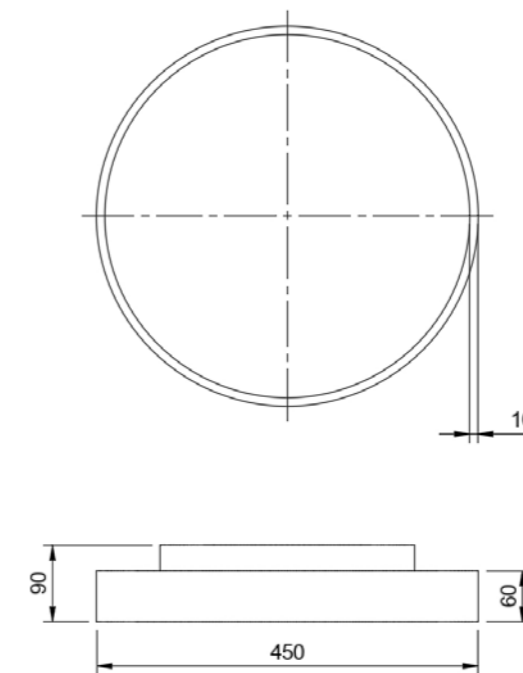

A V E N A 4 5 0

**PRODUCT DATA**

Size : 450 x 60 mm  
 Weight : 2,9 kg  
 Materials : Housing : Aluminium  
 Optic : PMMA  
 Optic : Satinated diffusor, microprisma  
 Light distribution : Direct / Indirect / Aura  
 Driver : FIX, DALI, Bluetooth  
 Ambient temperature : 0 / + 35 °C  
 Lifetime : L90B10 - 60 000 hours  
 IP Rating: IP 40  
 Installation : surface mounted, suspended  
 DALI addresses : 1  
 Visual comfort : UGR <19

### PRODUCT DATA

**Size :** 574 x 60 mm  
**Weight :** 3,8 kg  
**Materials :** Housing : Aluminium  
 Optic: PMMA  
**Optic :** Satinated diffusor, microprisma  
**Light distribution :** Direct / Indirect / Aura  
**Driver :** FIX, DALI, Bluetooth  
**Ambient temperature :** 0 / + 35 °C  
**Lifetime :** L90B10 - 60 000 hours  
**IP Rating:** IP 40  
**Installation :** surface mounted, suspended  
**DALI addresses :** 1  
**Visual comfort :** UGR <19