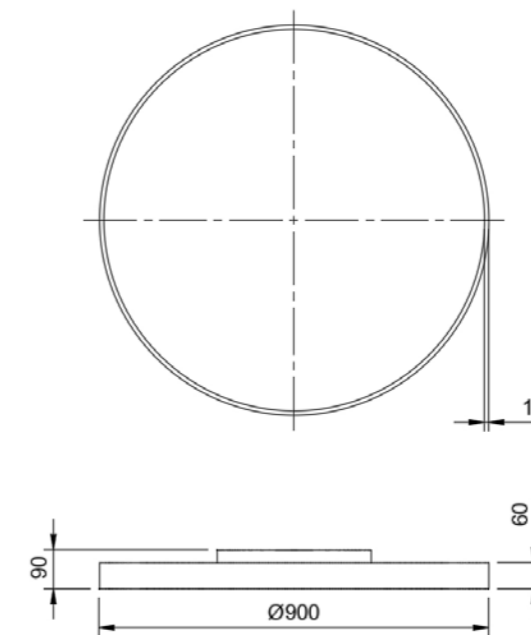

### PRODUCT DATA

**Size :** 574 x 60 mm  
**Weight :** 3,8 kg  
**Materials :** Housing : Aluminium  
 Optic: PMMA  
**Optic :** Satinated diffusor, microprisma  
**Light distribution :** Direct / Indirect / Aura  
**Driver :** FIX, DALI, Bluetooth  
**Ambient temperature :** 0 / + 35 °C  
**Lifetime :** L90B10 - 60 000 hours  
**IP Rating:** IP 40  
**Installation :** surface mounted, suspended  
**DALI addresses :** 1  
**Visual comfort :** UGR <19

### PRODUCT DATA

**Size :** 900 x 60 mm  
**Weight :** 4,8 kg  
**Materials :** Housing : Aluminium  
 Optic: PMMA  
**Optic :** Satinated diffusor, microprisma  
**Light distribution :** Direct / Indirect / Aura  
**Driver :** FIX, DALI, Bluetooth  
**Ambient temperature :** 0 / + 35 °C  
**Lifetime :** L90B10 - 60 000 hours  
**IP Rating:** IP 40  
**Installation :** surface mounted, suspended  
**DALI addresses :** 1  
**Visual comfort :** UGR <19