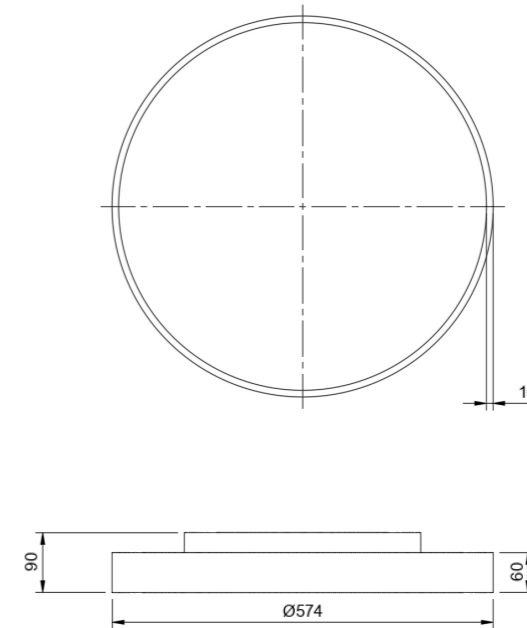

A V E N A 4 5 0

**PRODUCT DATA**

Size : 450 x 60 mm  
 Weight : 2,9 kg  
 Materials : Housing : Aluminium  
 Optic : PMMA  
 Optic : Satinated diffusor, microprisma  
 Light distribution : Direct / Indirect / Aura  
 Driver : FIX, DALI, Bluetooth  
 Ambient temperature : 0 / + 35 °C  
 Lifetime : L90B10 - 60 000 hours  
 IP Rating: IP 40  
 Installation : surface mounted, suspended  
 DALI addresses : 1  
 Visual comfort : UGR <19

### PRODUCT DATA

**Size :** 574 x 60 mm  
**Weight :** 3,8 kg  
**Materials :** Housing : Aluminium  
 Optic: PMMA  
**Optic :** Satinated diffusor, microprisma  
**Light distribution :** Direct / Indirect / Aura  
**Driver :** FIX, DALI, Bluetooth  
**Ambient temperature :** 0 / + 35 °C  
**Lifetime :** L90B10 - 60 000 hours  
**IP Rating:** IP 40  
**Installation :** surface mounted, suspended  
**DALI addresses :** 1  
**Visual comfort :** UGR <19