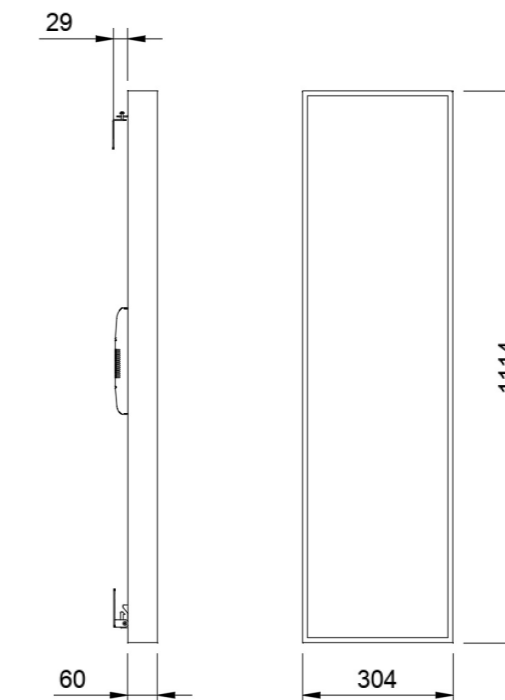

DATASHEET

L O N A

PRODUCT DATA

Size : 304x1114x60mm  
 Weight : 4,8 kg  
 Materials : Housing : Aluminium  
 Optic: PMMA  
 Optic : Satinated diffusor (DIFF), microprisma (MICRO)  
 Light distribution : Direct  
 Driver : FIX, DALI, Bluetooth  
 Ambient temperature : 0 / + 35 °C  
 Lifetime : 90B10 -70 000 hours  
 Installation : surface mounted (SM), suspended  
 IP rating : IP20  
 Visual comfort : UGR <19

LONA LED

COLOR OPTIONS

BLACK RAL 9003    WHITE RAL 9005    GREY RAL 9006    VARIOUS COLORS

TECHNICAL SPECIFICATION

CODE	POWER	CRI	CCT	LUMEN
CREC300x1114x60	45W	> 90	3000 K	4540 lm
CREC300x1114x60	45W	> 90	4000 K	4732 lm
CREC300x1114x60	92W	> 90	3000 K	9060 lm
CREC300x1114x60	92W	> 90	4000 K	9460 lm

Order example

CIR600x60DIR/AURA	-	Power	-	CRI / CCT	-	Beam	-	Color	-	Driver	-	Option
CIR600x60DIR/AURA	-	75	-	930	-	DIFF	-	9003	-	DALI	-	...