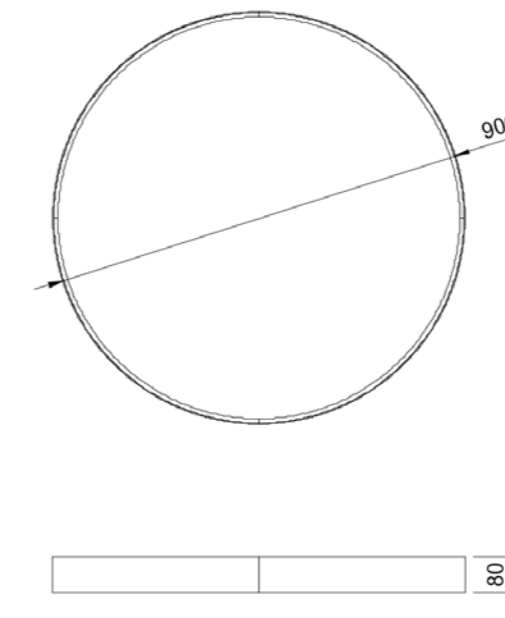

NARRA 400

DATASHEET

PRODUCT DATA

Size : 400x80mm
Weight : 3,5 kg
Materials : Housing : Aluminium
 Optic: Polycarbonate
Color: graphit, black, white
Optic : Diffuse (DIFF) or Microprisma (MICRO)
Light distribution : Direct
Driver : FIX, DALI, Bluetooth (inside luminaire)
Ambient temperature : -20 / + 35 °C
Lifetime : L90B10 - 60 000 hours
Installation : surface mounted with twist lock - SM
 suspended (ropes, poles) - SUS
IP rating : IP20, IP54
Visual comfort : UGR <19

Order example:

CR400x80	-	Power	-	CRI / CCT	-	Beam	-	Color	-	Driver	-	Mounting
CR400x80	-	31	-	930	-	DIFF	-	9005	-	DALI	-	SM

NARRA 600

DATASHEET

PRODUCT DATA

Size : 600x80mm
Weight : 4,9 kg
Materials : Housing : Aluminium
 Optic: Polycarbonate
Color: graphit, black, white
Optic : Diffuse (DIFF) or Microprisma (MICRO)
Light distribution : Direct
Driver : FIX, DALI, Bluetooth (inside luminaire)
Ambient temperature : -20 / + 35 °C
Lifetime : L90B10 - 60 000 hours
Installation : surface mounted with twist lock - SM
 suspended (ropes, poles) - SUS
IP rating : IP20, IP54
Visual comfort : UGR <19

NARRA 600x80 LED

COLOR OPTIONS

BLACK RAL 9003 WHITE RAL 9005 GREY RAL 9006 VARIOUS COLORS

TECHNICAL SPECIFICATION

CODE	POWER	CRI	CCT	LUMEN
CR600x80	51 W	> 90	3000 K	5400 lm
CR600x80	51 W	> 90	4000 K	5610 lm
CR600x80	51 W	> 90	2700 - 6500 K	5400 lm

Order example:

CR600x80	-	Power	-	CRI / CCT	-	Beam	-	Color	-	Driver	-	Mounting
CR600x80	-	51	-	930	-	DIFF	-	9005	-	DALI	-	SM

NARRA 900

DATASHEET

PRODUCT DATA

Size : 900x80mm
 Weight : 6,8 kg
 Materials : Housing : Aluminium
 Optic: Polycarbonate
 Color: graphit, black, white
 Optic : Diffuse (DIFF) or Microprisma (MICRO)
 Light distribution : Direct
 Driver : FIX, DALI, Bluetooth (inside luminaire)
 Ambient temperature : -20 / + 35 °C
 Lifetime : L90B10 - 60 000 hours
 Installation : surface mounted with twist lock - SM
 suspended (ropes, poles) - SUS
 IP rating : IP20, IP54
 Visual comfort : UGR <19